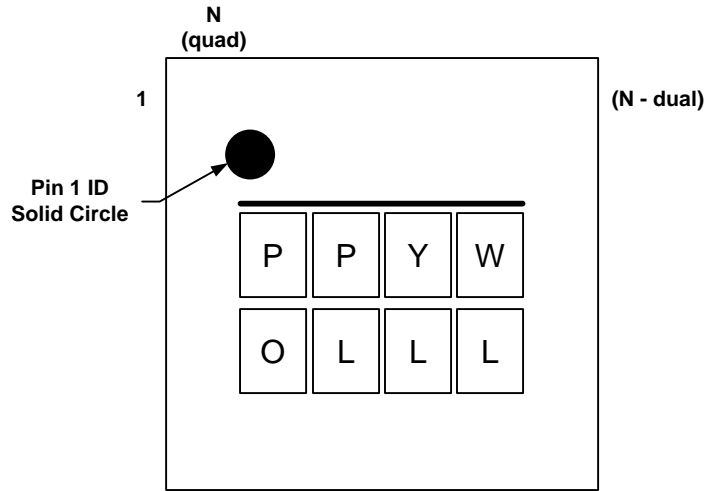

TQFN-16 (3mmX3mm)

TOP MARKING:

○ = OPTIONAL SPECIAL MARK

TOP MARKING OF NEW DEVICE BECOMES EFFECTIVE FROM APR 1ST, 2010:

○ = OPTIONAL SPECIAL MARK