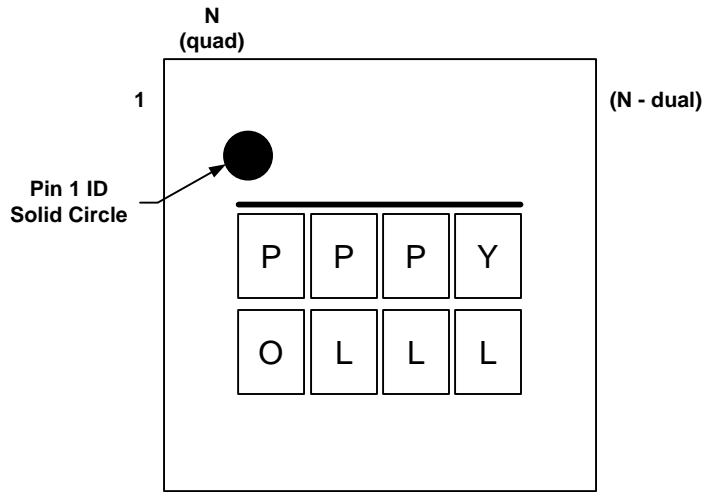

TQFN-16 (3mmX3mm)

TOP MARKING:

○ = OPTIONAL SPECIAL MARK

TOP MARKING OF NEW DEVICE BECOMES EFFECTIVE FROM APR 1ST, 2010:

○ = OPTIONAL SPECIAL MARK